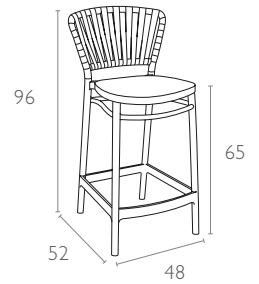

* Koyu renklerde, gölgeler ve diğer küçük hatalar açık renklere nazaran daha belirgindir.

Portofino bar stool h.65 cm is produced with a single injection of polypropylene reinforced with glass fiber. This bar stool reimagines the classic braided-rope aesthetic with cutting-edge polypropylene construction, made possible by the latest 3D injection moulding technology. It delivers the elegance of rope without the maintenance-no fraying, no sagging, and no hassle. For indoor and outdoor use.

Zeytin Yeşili
Olive Green

Marsala
Marsala

teknik detaylar | technical sheet

214 Portofino Bar 65

Ürün ölçüleri (cm) ve ağırlığı (kg) / Dimensions in cm and weight in kg

En Width	Boy Height	Derinlik Depth	Oturma Yüksekliği Seat Height	Birim Ağırlık Unit Weight
48	96	52	65	4,8

Ambalaj bilgileri / Information on packaging units

Karton Koli (Adet) Pcs in Carton Box	Ambalaj Ağırlığı (kg) Package Weight (kg)
4	24

Ambalaj ölçüleri ve hacim / Package dimensions in cm and volume

m ³	Yükseklik Height	En Width	Derinlik Depth
0,392	111	49	72

Lojistik bilgileri / Logistics information

20 DC Cntr	40 DC Cntr	82 Cbm Truck
288	576	896

Ölçüler cm'dir.
All dimensions are in cm.

www.siesta.com.tr

/SiestaFurniture