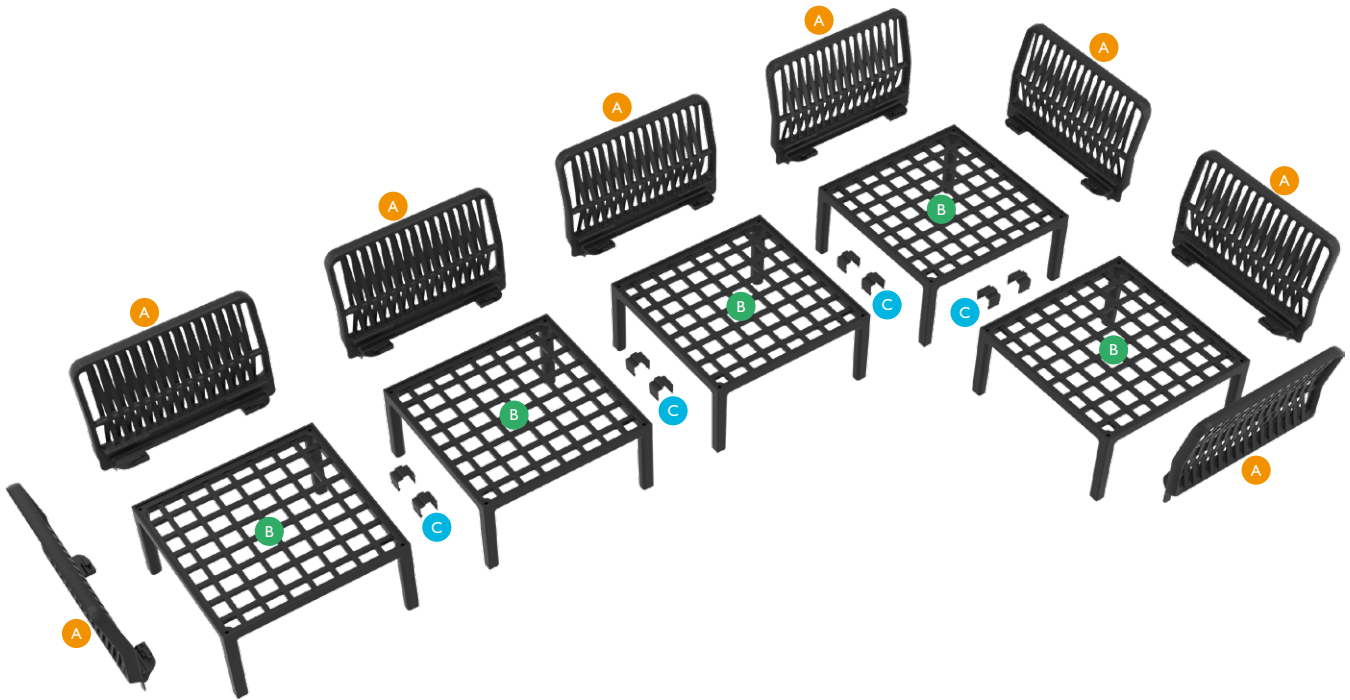

PLEASE READ BEFORE ASSEMBLY

To protect parts during assembly please place them on a soft surface like soft mat, rug or blanket.

TO CLEAN

- Do use lots of water
- Do hose down
- Do wipe with wet cloth
- Do use mild soaps like Dawn or Windex

DO NOT

- Do NOT use bleach
- Do NOT power wash
- Do NOT pressure wash
- Do NOT use abrasive cleaning agents