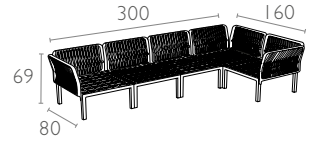

Portofino Lounge Corner Set is designed for easy self assembly, it is made of durable weather-resistant resin reinforced with glass fiber. Non-metallic frame will never unravel, rust or decay. It is UV protected which insures the colors will not fade. Backrest and armrests can be attached on all sides of the seat with a screwless fixing system. For indoor and outdoor contract use.

154 Portofino Lounge Corner Set

Renkler / Colors

Beyaz
White

Siyah
Black

Koyu Gri
Dark Grey

Kum Gri
Taupe

Zeytin Yeşili
Olive Green

teknik detaylar | technical sheet

I54 Portofino Lounge Corner Set

Ürün ölçüleri (cm) ve ağırlığı (kg) / Dimensions in cm and weight in kg

En Width	Boy Height	Derinlik Depth	Oturma Yüksekliği Seat Height	Birim Ağırlık Unit Weight
300	69	160	33	70